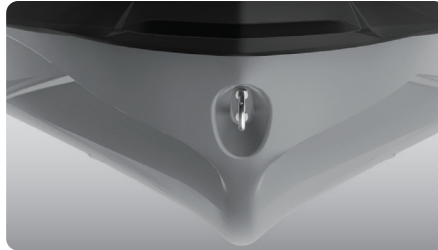

ST3 Hull™

An innovative hull that sets the benchmark for rough water handling, stability and offshore performance.²